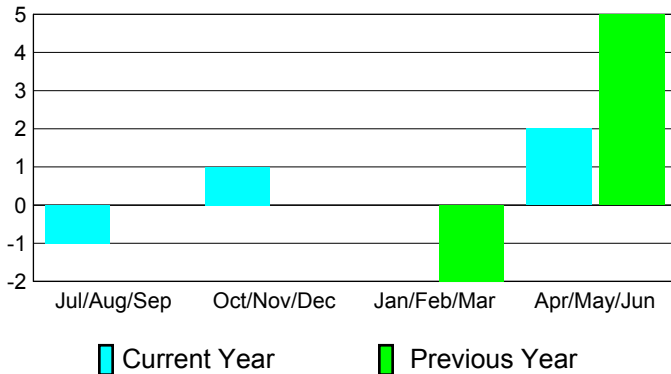

2010-2011 GMT Reports for District (or Undistricted) **District G 1**

GMT: **Doctor NICOLAS JARA OREL** Location: **ECUADOR**

GMT CA: **3**

CLUBS

Club Results
2010-2011

Clubs
2009-2010

Month	New Club Goal	Actual New Clubs	Actual Dropped Clubs	Gain/Loss of Clubs	Gain/Loss of Clubs
Jul/Aug/Sep	0	0	-1	-1	0
Oct/Nov/Dec	1	0	1	1	0
Jan/Feb/Mar	0	0	0	0	-2
Apr/May/June	1	2	0	2	5
Totals	2	2	0	2	3

Club Results 2010-2011

Goal, New, Dropped, Gain/Loss

Comparison of Club Gain/Loss

Current Year Compared to the Previous Year

YTD Status Quo Clubs 2010-2011

Status Quo Clubs Compared to Status Quo Members

MEMBERSHIP