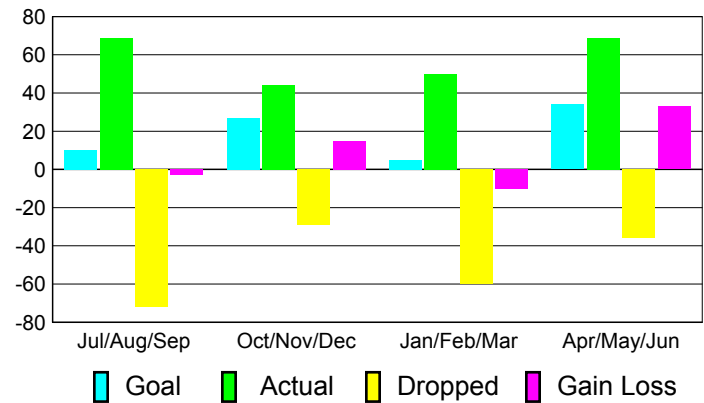

Membership Results 2010-2011

Goal, New, Dropped, Gain/Loss

Comparison of Membership Gain/Loss

Current Year Compared to the Previous Year