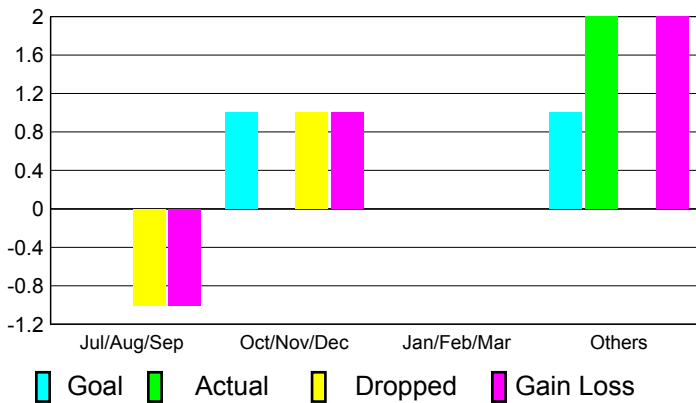

2010-2011 GMT Reports for District (or Undistricted) **District G 1**

GMT: **Doctor NICOLAS JARA OREL** Location: **ECUADOR**

GMT CA: **3**

CLUBS

Club Results
2010-2011

Clubs
2009-2010

Month	New Club Goal	Actual New Clubs	Actual Dropped Clubs	Gain/Loss of Clubs	Gain/Loss of Clubs
Jul/Aug/Sep	0	0	-1	-1	0
Oct/Nov/Dec	1	0	1	1	0
Jan/Feb/Mar	0	0	0	0	-2
Apr/May/June	1	2	0	2	5
Totals	2	2	0	2	3

Club Results 2010-2011

Goal, New, Dropped, Gain/Loss

Comparison of Club Gain/Loss

Current Year Compared to the Previous Year

YTD Status Quo Clubs 2010-2011

Status Quo Clubs Compared to Status Quo Members

MEMBERSHIP

Membership Results
2010-2011

Membership
2009-2010

Month	Net Memb Goal	Actual New Memb	Actual Dropped Memb	Gain/Loss of Memb	Gain/Loss of Memb
Jul/Aug/Sep	10	69	-72	-3	4
Oct/Nov/Dec	27	44	-29	15	1
Jan/Feb/Mar	5	50	-60	-10	-82
Apr/May/June	34	69	-36	33	122
Totals	76	232	-197	35	45