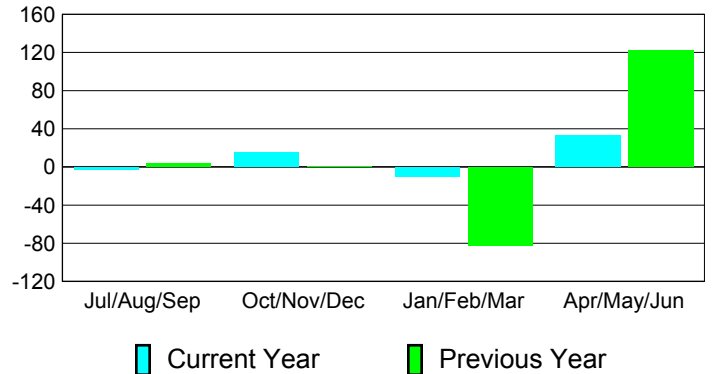

Membership Results
2010-2011

Membership
2009-2010

Month	Net Memb Goal	Actual New Memb	Actual Dropped Memb	Gain/Loss of Memb	Gain/Loss of Memb
Jul/Aug/Sep	10	69	-72	-3	4
Oct/Nov/Dec	27	44	-29	15	1
Jan/Feb/Mar	5	50	-60	-10	-82
Apr/May/June	34	69	-36	33	122
Totals	76	232	-197	35	45

Membership Results 2010-2011

Goal, New, Dropped, Gain/Loss

Comparison of Membership Gain/Loss

Current Year Compared to the Previous Year

Gender Comparison 2010-2011

Jul/Aug/Sep

Oct/Nov/Dec

Jan/Feb/Mar

Apr/May/June

Male

Female